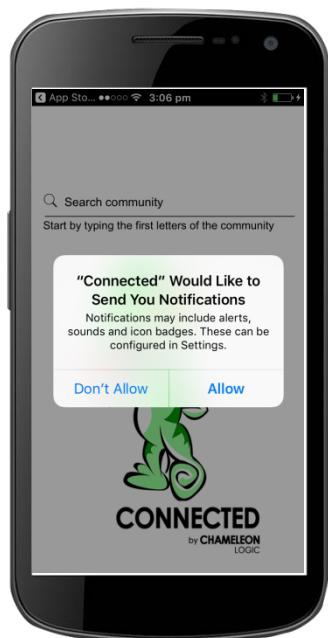

## 1. Download the App

For Apple / iOS devices / iPhones / iPads simply click on the following link ...  
<https://itunes.apple.com/au/app/connected-+/id1182941318?mt=8>

For Android devices, phones and tablets simply click on the following link ...  
<https://play.google.com/store/apps/details?id=au.com.theconnected>

## **CONGRATULATIONS!**

You can now receive critical real time information when you really need to and to where you really need it – straight to your smartphone or tablet.