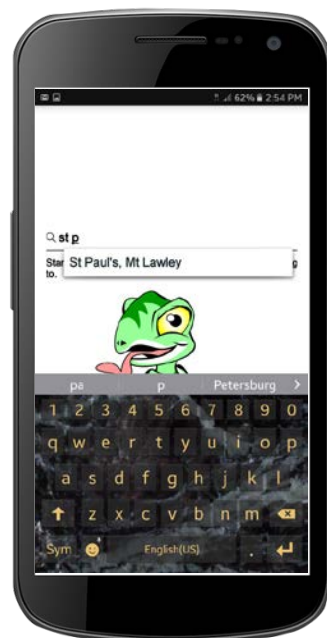

CONGRATULATIONS!

You can now receive critical real time information when you really need to and to where you really need it – straight to your smartphone or tablet.